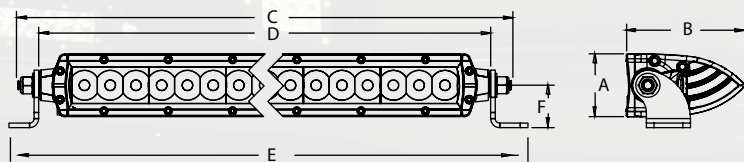

NEW

KIT INCLUDES

- Mounting Brackets (4)
- Mounting Hardware
- Plug & Play Wiring Harness with Deutsch connector and switch

SR

SR FEATURES

- Patented Hybrid optics
- Increased light output
- Many mounting options
- Ideal for long distance forward projecting light
- Short and long mounting brackets for low profile and standard mounting (1" and 3")

SIZING CHART

	A	B	C	D	E	F
6"	1.625"	3"	8.875"	7.675"	8.94"	1.125"
10"	1.625"	3"	12.875"	11.675"	12.94"	1.125"
20"	1.625"	3"	22.875"	21.675"	22.94"	1.125"
28"	1.625"	3"	30.875"	29.675"	30.94"	1.125"
30"	1.625"	3"	32.875"	31.675"	32.94"	1.125"
38"	1.625"	3"	40.875"	39.675"	40.94"	1.125"
40"	1.625"	3"	42.875"	41.675"	42.94"	1.125"
50"	1.625"	3"	52.875"	51.675"	52.94"	1.125"